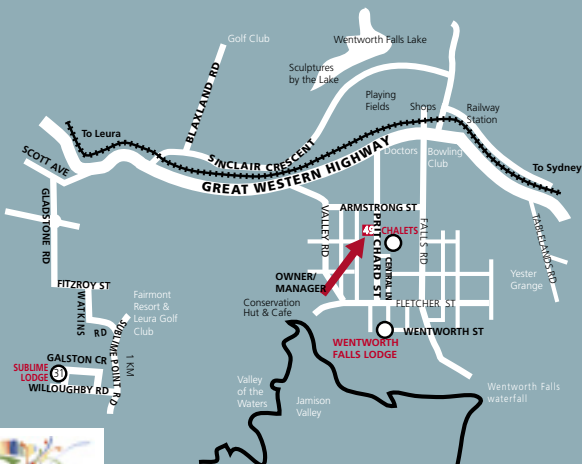

The Lodge sleeps 2 – 15 people and has the following:

5x queen bedrooms, 1 extra single in one of the bedrooms, 2 double sofa beds in the living rooms
2 bathrooms both with spa.

Large lounge room, CD, DVD, TV, fully equipped kitchen, wood fire, central heating,
BBQ, views of garden and valley, all linen provided,
air conditioned.

Very private and quiet. 1km walk to Wentworth Falls Village, 2km to Leura. 5km to Katoomba.